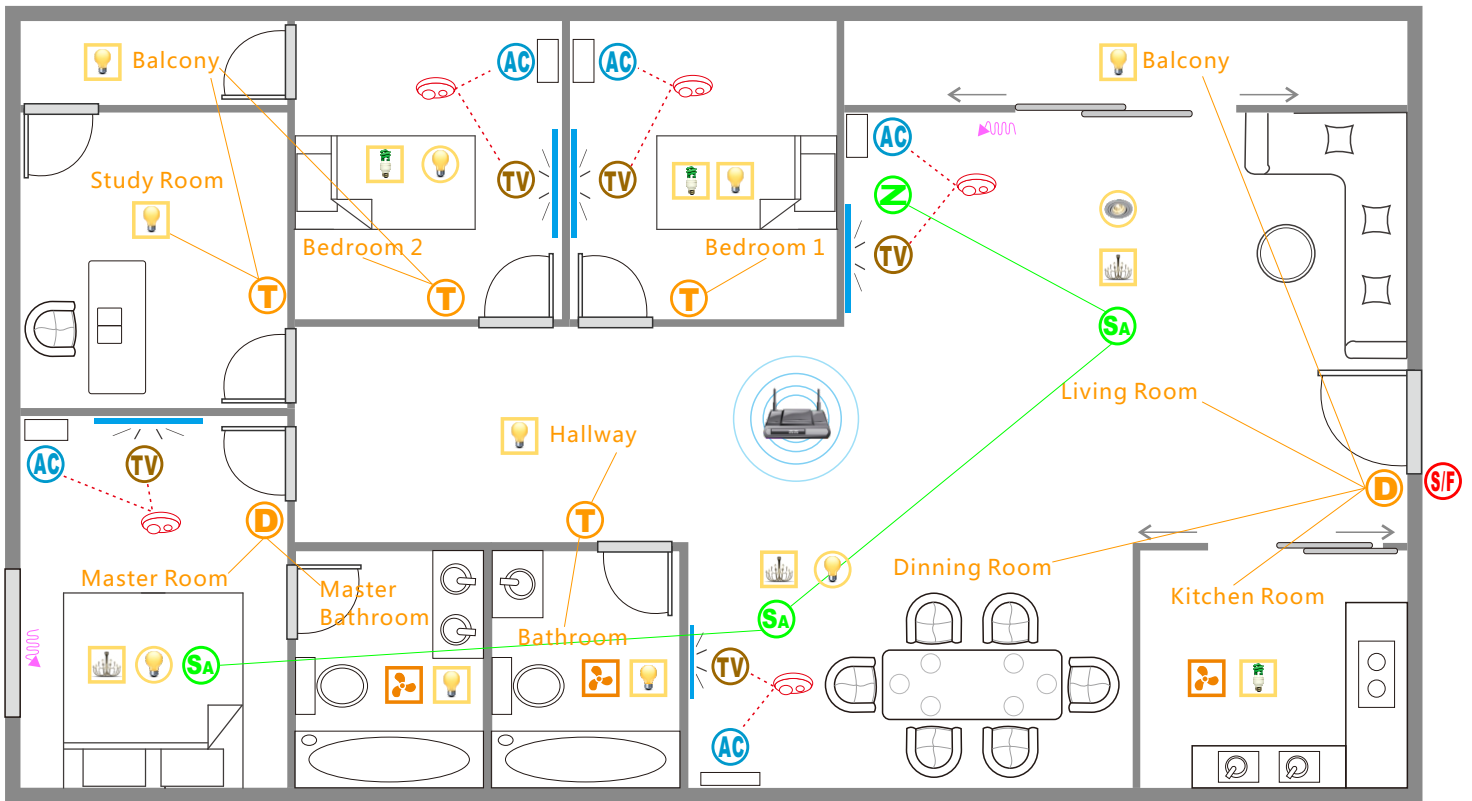

PLATINUM HOME PACKAGE

50+ Units Mass Development

SMARTHOME GROUP
Smart home for everyone